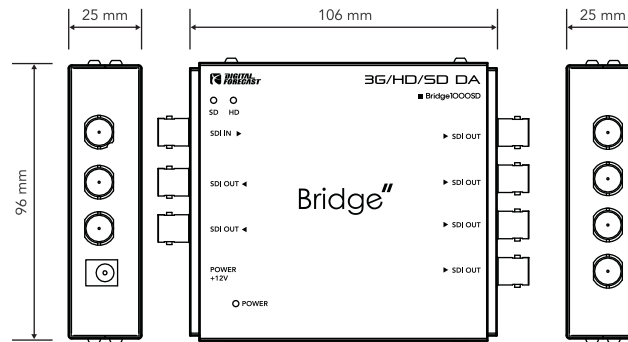

Drawing Dimension [mm]

Digital Video Specs.

- Supports multi-rate SDI formats
- SMPTE 125M: NTSC (480i 59.94), PAL (576i 50)
- SMPTE 296M: 720p (60/59.94/50)
- SMPTE-274M, SMPTE-292M: 1080i (60/59.94/50)
  1080p (30/29.97/25/24/23.98)
- SMPTE-424M: 1080p (60/59.94) 3G

Format Support

Input Format	Output Format	Output Format																							
		480i (NTSC)	576i (PAL)	480p	576p	720P24	720P25	720P30	720P50	720P59.94	720P60	1080i50	1080i59.94	1080i60	1080p24	1080p25	1080p30	1080psF24	1080p50	1080psF24	1080p59.94	1080p60			
480i (NTSC)		●																							
576i (PAL)			●																						
480P				●																					
576P					●																				
720P24						●																			
720P25							●																		
720P30								●																	
720P50									●																
720P59.94										●															
720P60											●														
1080i50												●													
1080i59.94													●												
1080i60														●											
1080p24															●										
1080p25																●									
1080p30																	●								
1080psF24																		●							
1080p50																			●						
1080psF24																				●					
1080p59.94																					●				
1080p60																						●